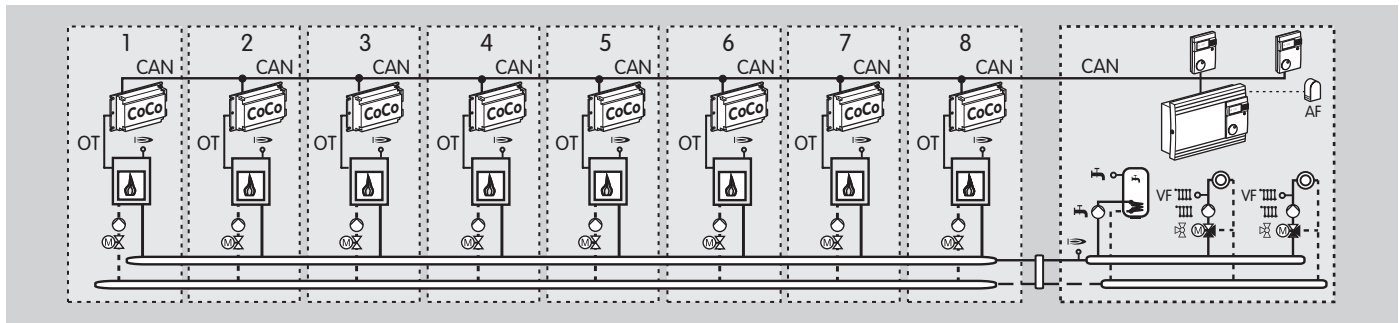

CoCo OT-CAN interface converter

Product brochure · GB
10.9.2 Edition 03.10

krom
schroder

- Designed for all gas boilers with an OpenTherm interface.
- Easily upgrade hot water and mixer circuit controls to heating equipment with an OpenTherm interface
- Output-dependent cascade control enabled for up to 8 boilers with OpenTherm interfaces, in conjunction with a cascade manager

Application

The CoCo OT-CAN interface converter is used to connect heating controls with a CAN bus interface to a boiler with an OpenTherm interface. The CoCo OT-CAN is supplied with power via the CAN bus. An LED signal displays the status of the communication between OpenTherm and the CAN bus.

The CoCo OT-CAN can interconnect up to 8 boilers in a cascade system (using e.g. an E8.5064 or Merlin 5064 cascade manager) for modular control.

Boilers can be enhanced with mixer or hot water/mixer circuit controls (e.g. a Lago E8.0634 heating controller).

Combi boilers can be enhanced with mixer circuit controllers (e.g. E8.1124 mixer module).

Technical data

Supply voltage: 12 – 20V= (via CAN bus).

Bus communication: OpenTherm/CAN bus.

IP 40 protection in accordance with EN 60529, protection class III in accordance with EN 60730.