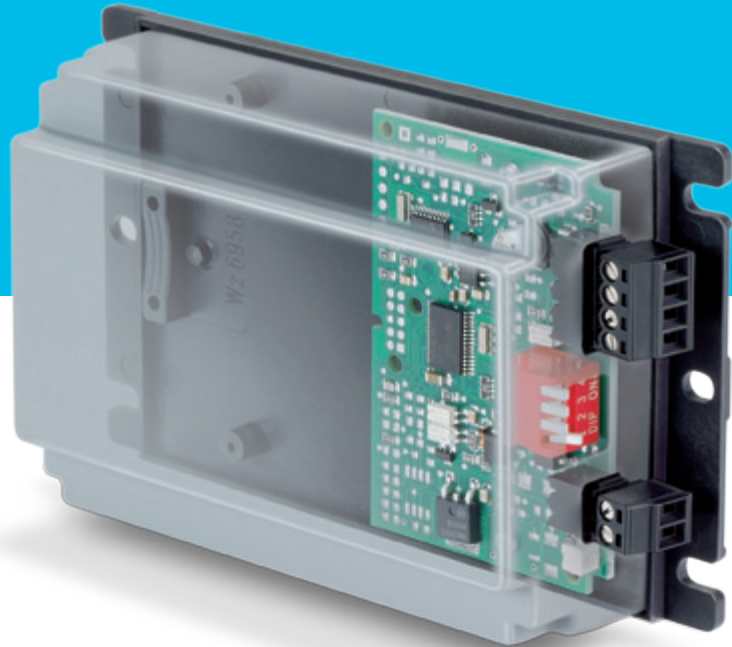

CoCo OT-CAN interface converter

Product brochure · GB
10.9.2 Edition 03.10

krom
schroder

- Designed for all gas boilers with an OpenTherm interface.
- Easily upgrade hot water and mixer circuit controls to heating equipment with an OpenTherm interface
- Output-dependent cascade control enabled for up to 8 boilers with OpenTherm interfaces, in conjunction with a cascade manager

Application

The CoCo OT-CAN interface converter is used to connect heating controls with a CAN bus interface to a boiler with an OpenTherm interface. The CoCo OT-CAN is supplied with power via the CAN bus. An LED signal displays the status of the communication between OpenTherm and the CAN bus.

The CoCo OT-CAN can interconnect up to 8 boilers in a cascade system (using e.g. an E8.5064 or Merlin 5064 cascade manager) for modular control.

Boilers can be enhanced with mixer or hot water/mixer circuit controls (e.g. a Lago E8.0634 heating controller).

Combi boilers can be enhanced with mixer circuit controllers (e.g. E8.1124 mixer module).

Technical data

Supply voltage: 12 – 20V= (via CAN bus).

Bus communication: OpenTherm/CAN bus.

IP 40 protection in accordance with EN 60529, protection class III in accordance with EN 60730.