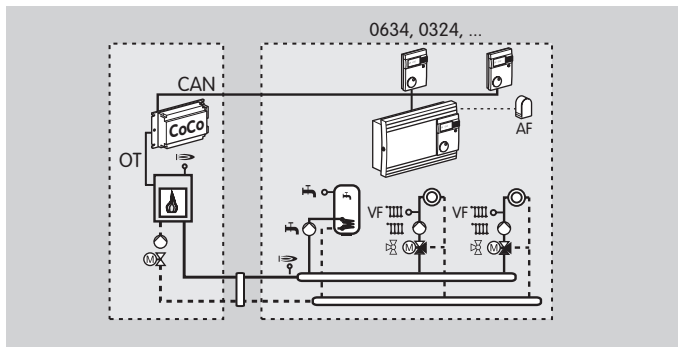

CoCo OT-CAN interface converter

Product brochure · GB
10.9.2 Edition 03.10

krom
schroder

- Designed for all gas boilers with an OpenTherm interface.
- Easily upgrade hot water and mixer circuit controls to heating equipment with an OpenTherm interface
- Output-dependent cascade control enabled for up to 8 boilers with OpenTherm interfaces, in conjunction with a cascade manager

Application

The CoCo OT-CAN interface converter is used to connect heating controls with a CAN bus interface to a boiler with an OpenTherm interface. The CoCo OT-CAN is supplied with power via the CAN bus. An LED signal displays the status of the communication between OpenTherm and the CAN bus.

The CoCo OT-CAN can interconnect up to 8 boilers in a cascade system (using e.g. an E8.5064 or Merlin 5064 cascade manager) for modular control.

Boilers can be enhanced with mixer or hot water/mixer circuit controls (e.g. a Lago E8.0634 heating controller).

Combi boilers can be enhanced with mixer circuit controllers (e.g. E8.1124 mixer module).

Technical data

Supply voltage: 12 – 20V= (via CAN bus).

Bus communication: OpenTherm/CAN bus.

IP 40 protection in accordance with EN 60529, protection class III in accordance with EN 60730.