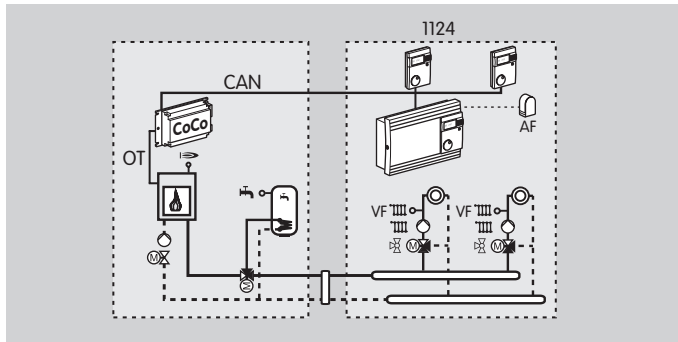

CoCo OT-CAN interface converter

Product brochure · GB
10.9.2 Edition 03.10

krom
schroder

- Designed for all gas boilers with an OpenTherm interface.
- Easily upgrade hot water and mixer circuit controls to heating equipment with an OpenTherm interface
- Output-dependent cascade control enabled for up to 8 boilers with OpenTherm interfaces, in conjunction with a cascade manager

Application

The CoCo OT-CAN interface converter is used to connect heating controls with a CAN bus interface to a boiler with an OpenTherm interface. The CoCo OT-CAN is supplied with power via the CAN bus. An LED signal displays the status of the communication between OpenTherm and the CAN bus.

The CoCo OT-CAN can interconnect up to 8 boilers in a cascade system (using e.g. an E8.5064 or Merlin 5064 cascade manager) for modular control.

Boilers can be enhanced with mixer or hot water/mixer circuit controls (e.g. a Lago E8.0634 heating controller).

Combi boilers can be enhanced with mixer circuit controllers (e.g. E8.1124 mixer module).

Technical data

Supply voltage: 12 – 20V= (via CAN bus).

Bus communication: OpenTherm/CAN bus.

IP 40 protection in accordance with EN 60529, protection class III in accordance with EN 60730.